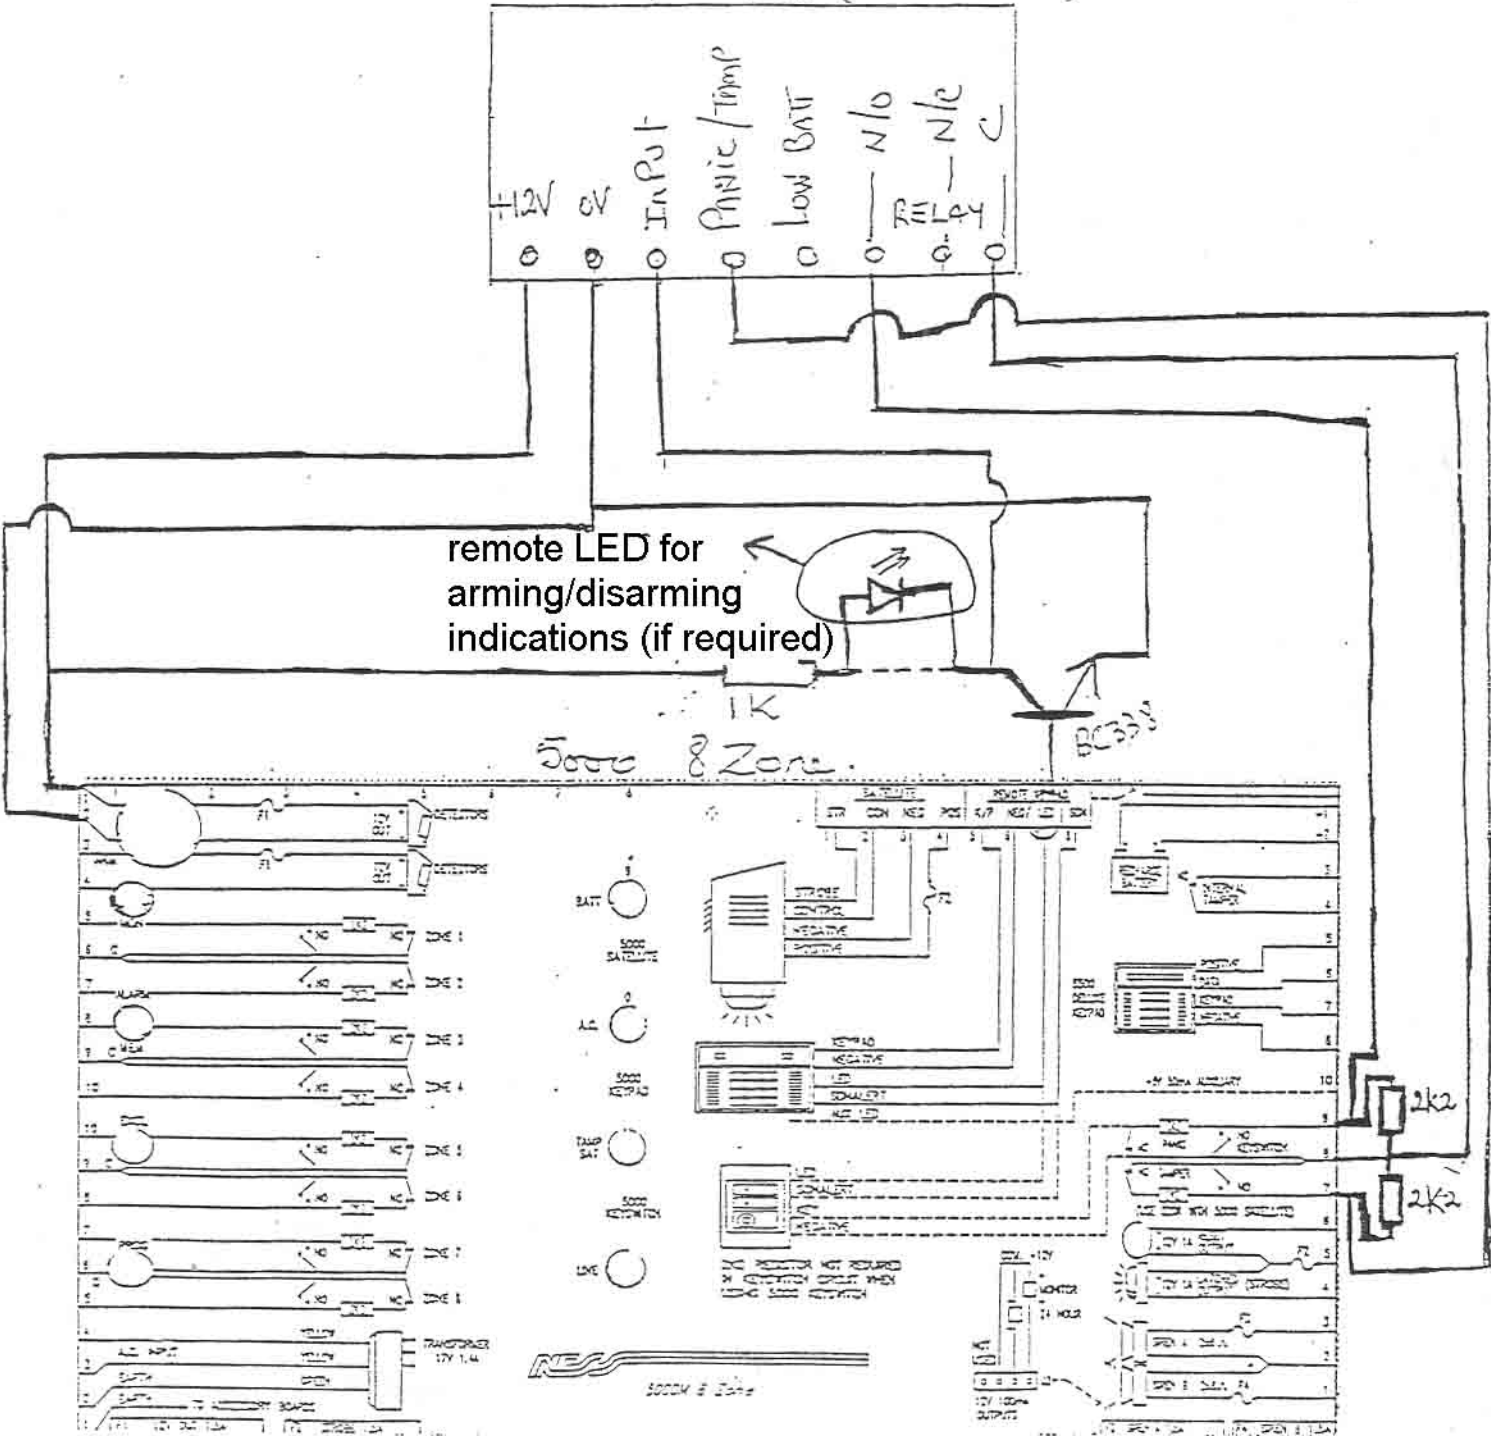

5000 with 100-187 SCR

S/A RX (100-187)

Program P21E 1E (on)- disable restrict on keyswitch